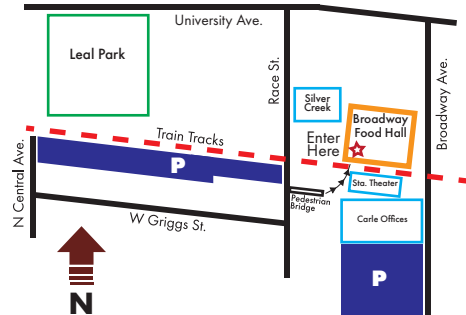

### PARKING

**Public Lot between Race & Central** (next to the train tracks) is free. Park and cross the Boneyard Creek via the pedestrian walkway and cross the train tracks behind the Station Theater. Enter BFH through the back door.

**Carle Parking Lot** (on Broadway) is free. Carle has approved our use of the lot for the event. Enter off of Broadway next to the Carle Offices. Make sure not to park in the Black Dog/Bunny's lot.

**Parking Garage at Broadway & Main** (two-story lot) is free. If there is no parking at the Race/Central Lot or the Carle Lot then check the downtown parking garage at Broadway & Main (not shown on map).

### EVENT ENTRANCE

Please enter Broadway Food Hall through the **SIDE ENTRANCE** along the train tracks (the star). There will be signage and people directing guests to that entrance. The small front lot at Broadway Food Hall will be for dropping off of guests and handicap parking ONLY.